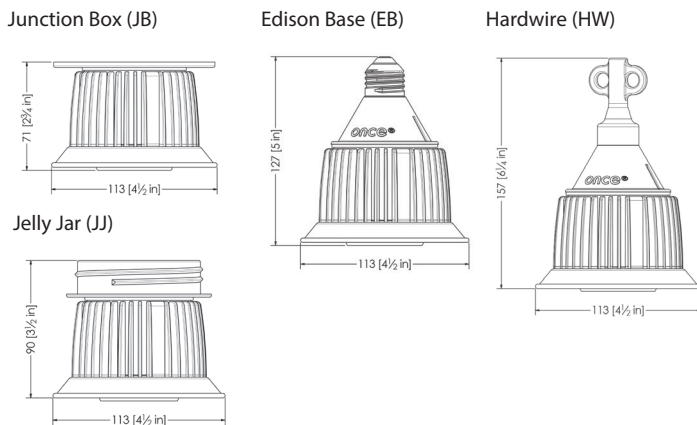

AgriShift® MLB Specifications

Nominal Power	12W (at full intensity)
Luminous Flux	985 lm human photopic (120V)
	1075 lm human photopic (230V)
	1710 lm poultry photopic (120V)
	1778 lm poultry photopic (230V)
Input Voltage	120 VAC / 50/60 Hz, 230 VAC / 50/60 Hz
Beam Angle	180°
Light Output Equivalence	Up to 75W incandescent
Spectral Output	Species-specific blue/green enhanced white, w/ added red
Operating Temperature	-20°C to 40°C / -4°F to 104°F
Dimmable Range	100% to 5%, dims to blue white moonlight
Dimmer Type	Phase Modulation or Amplitude Control*
Environmental Ratings	Suitable for wet locations (JB, JJ, HW), ROHS Compliant, Suitable for damp locations (EB), Suitable for Indoor Corrosive Environments, Tested to CAN/CSA C22.2 NO. 94.2-07, CLAUSE 8.7
	ETL Listed, Conforms to UL std. 1598 (JB) Certified to CAN/CSA C 22.2 No. 250.-08 (JJ) Conforms to UL Std. 1993 (JJ) Certified to CSA Std. C 22.2 No. 1993 (JJ)
Rated Life	50,000 hours

AgriShift® MLB Mechanical Dimensions