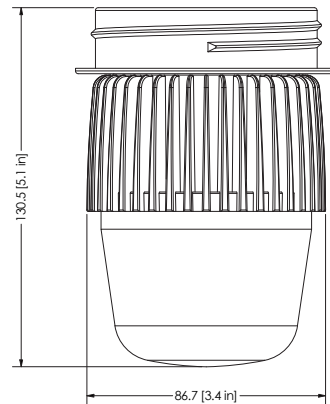

AgriShift® MLS Specifications

Nominal Power	13.8W (at full intensity)
Luminous Flux	1380 lm human photopic (120V) 1000 lm human photopic (230V)
Input Voltage	120 VAC / 50/60 Hz, 230 VAC / 50/60 Hz
Beam Angle	180°
Light Output Equivalence	Up to 125W incandescent
Spectral Output	Species-specific full spectrum white
Operating Temperature	-20°C to 40°C / -4°F to 104°F
Dimmable Range	100% to 5%, dims-to-red hue
Dimmer Type	Phase Modulation or Amplitude Control*
Environmental Ratings	Suitable for damp locations, RoHS Compliant
Safety	Conforms to ANSI/UL STD 1598, Certified to Can/CSA STD. C22.2 NO. 250.0
Rated Life	50,000 hours

*For optimum dimming performance use an AgriShift® Controller.

AgriShift® MLS Mechanical Dimensions

Junction Box (JB)

Jelly Jar (JJ)

Ordering Information

AgriShift® MLS 120V

Base Unit (BU)

Junction Box (JB)