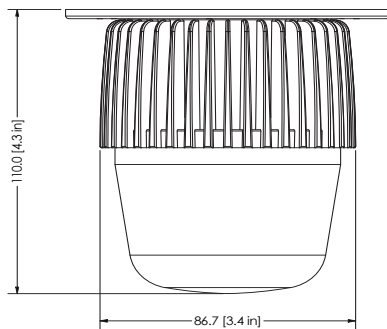

AgriShift® MLS Specifications

Nominal Power	13.8W (at full intensity)
Luminous Flux	1380 lm human photopic (120V) 1000 lm human photopic (230V)
Input Voltage	120 VAC / 50/60 Hz, 230 VAC / 50/60 Hz
Beam Angle	180°
Light Output Equivalence	Up to 125W incandescent
Spectral Output	Species-specific full spectrum white
Operating Temperature	-20°C to 40°C / -4°F to 104°F
Dimmable Range	100% to 5%, dims-to-red hue
Dimmer Type	Phase Modulation or Amplitude Control*
Environmental Ratings	Suitable for damp locations, RoHS Compliant
Safety	Conforms to ANSI/UL STD 1598, Certified to Can/CSA STD. C22.2 NO. 250.0
Rated Life	50,000 hours

*For optimum dimming performance use an AgriShift® Controller.

AgriShift® MLS Mechanical Dimensions

Junction Box (JB)