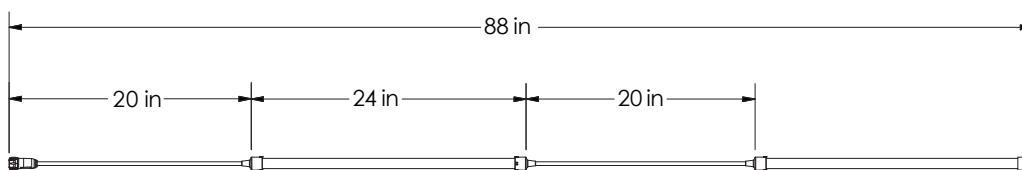

AgriShift® TLIS Specifications

Nominal Power	2-Tube Assembly: 7W (at full intensity)
Luminous Flux	175 lm human photopic (120V)
Input Voltage	120 VAC / 50/60 Hz
Beam Angle	200°
Light Output Equivalence	Up to 25W incandescent
Spectral Output	Species-specific red enhanced white
Operating Temperature	-20°C to 40°C / -4°F to 104°F
Dimmable Range	100% to 5%, dims-to-red hue
Dimmer Type	Phase Modulation or Amplitude Control*
Environmental Ratings	Suitable for damp locations**, ROHS Compliant
Safety	ETL Listed Conforms to ANSI/UL Std. 1598 Certified to CAN/CSA C22.2 No. 250.-08
Rated Life	50,000 hours

*For optimum dimming performance use AgriShift® Controllers

**May not meet electrical codes in all states

AgriShift® TLIS Mechanical Dimensions