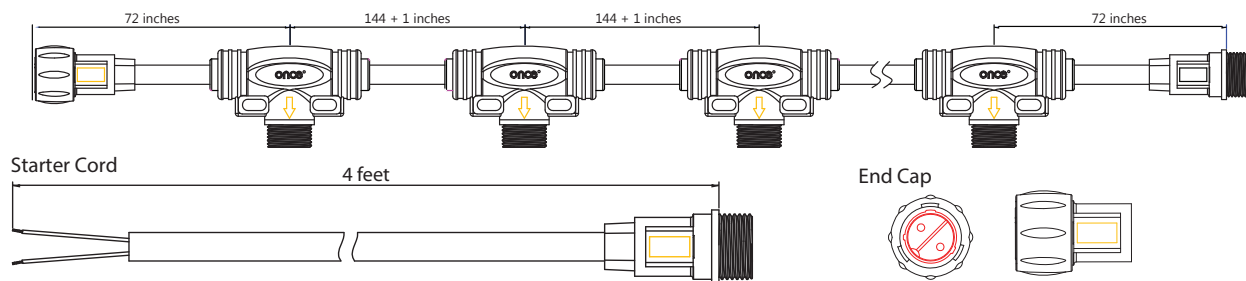

AgriShift® TLIS Stringer Mechanical Dimensions