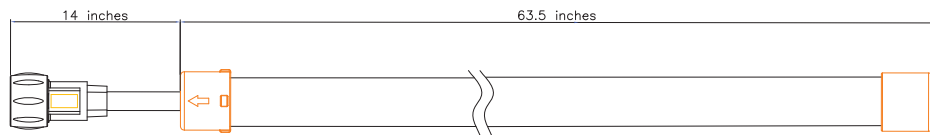

Ordering Information

AgriShift® TLUS	SKU
1-Tube Assembly, 60" OAL <i>Includes mounting clips, female connector one end</i>	TLUS-0164-1-120 (24-0164)
1-Tube Assembly, 60" OAL <i>With Dim-to-Blue® technology Includes mounting clips, female connector one end</i>	TLUS-0165-1-120 (24-0165)

AgriShift® TLUS Accessories	SKU
AgriShift® TLUS Stringer, 88 ft <i>Includes 10 connectors</i>	TLUS-24-0167
AgriShift® TLUS Lead Wire Kit, 4 ft <i>Includes starter cord and end cap</i>	TLUS-24-0168

AgriShift® Controllers	SKU
AgriShift® G Controller	ALC-G2S-UNAC-2-10
AgriShift® Master Controller 120V	30-014-00188-L123
AgriShift® Slave Dimmer 120V	30-014-00189-L123
AgriShift® Master Controller 240V-50Hz	30-014-00180-L123
AgriShift® Master Controller 240V-60Hz	30-014-00180-L123-60Hz

*For optimum dimming performance use AgriShift® Controllers
**May not meet electrical codes in all states

AgriShift® TLUS Mechanical Dimensions