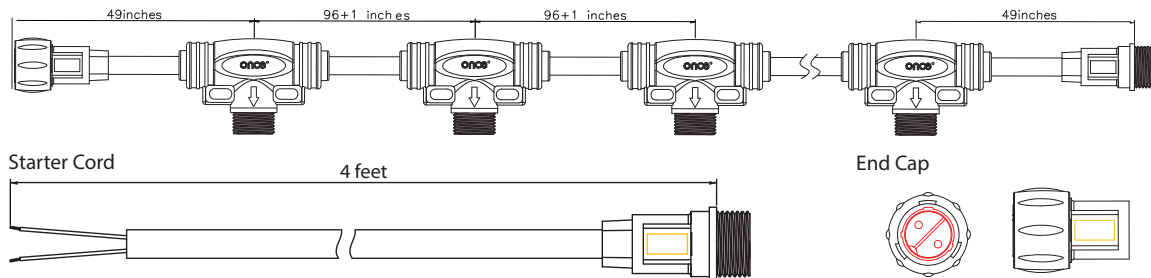

Ordering Information

AgriShift® TLUS	SKU
1-Tube Assembly, 60" OAL <i>Includes mounting clips, female connector one end</i>	TLUS-0164-1-120 (24-0164)
1-Tube Assembly, 60" OAL <i>With Dim-to-Blue® technology Includes mounting clips, female connector one end</i>	TLUS-0165-1-120 (24-0165)

AgriShift® TLUS Accessories	SKU
AgriShift® TLUS Stringer, 88 ft <i>Includes 10 connectors</i>	TLUS-24-0167
AgriShift® TLUS Lead Wire Kit, 4 ft <i>Includes starter cord and end cap</i>	TLUS-24-0168

AgriShift® Controllers	SKU
AgriShift® G Controller	ALC-G2S-UNAC-2-10
AgriShift® Master Controller 120V	30-014-00188-L123
AgriShift® Slave Dimmer 120V	30-014-00189-L123
AgriShift® Master Controller 240V-50Hz	30-014-00180-L123
AgriShift® Master Controller 240V-60Hz	30-014-00180-L123-60Hz

*For optimum dimming performance use AgriShift® Controllers
**May not meet electrical codes in all states

AgriShift® TLUS Mechanical Dimensions

AgriShift® TLUS Stringer Mechanical Dimensions

Complete Your AgriShift® Lighting System: AgriShift® G Controller